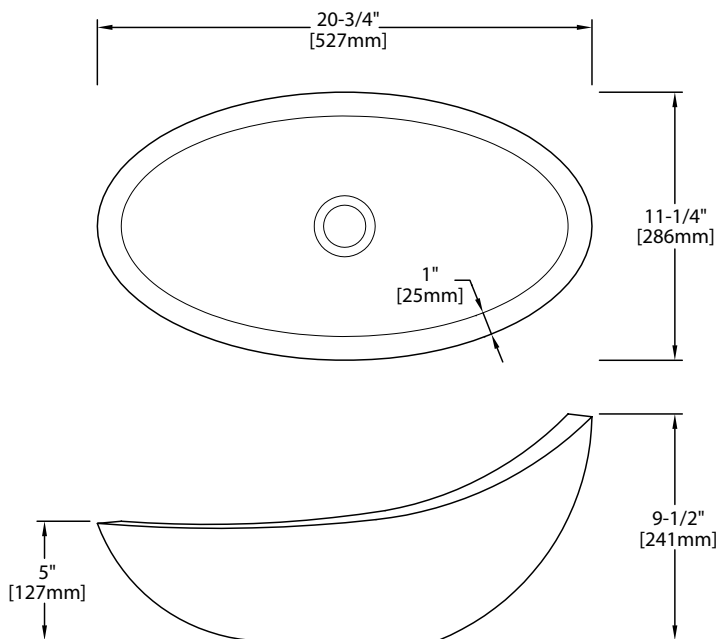

- Overall: 20-3/4" x 11-1/4" x 9-1/2"

Features:

- No Overflow
- Faucet Sold Separately

Certifications:

- cUPC
- ADA Compliant

Warranty:

- Lifetime Limited Warranty

Available Accessories: